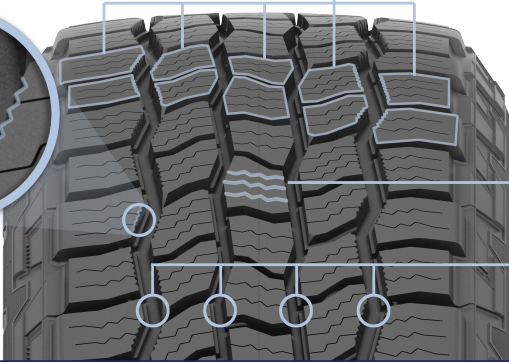

 COOPER TIRES

DISCOVERER AT3 4S

ALL-SEASON

WORLD EXPLORERS

ON-ROAD COMFORT WITH
OFF-ROAD DURABILITY

OUTSTANDING GRIP AND
HANDLING ON WET ROADS

4X4

DISCOVERER AT3 4S

4X4
ALL-SEASON

Regardless of the weather and road conditions, Cooper Discoverer AT3^{4S} with Adaptive Traction Technology is the perfect tire for the world of explorers

ON-ROAD COMFORT WITH OFF-ROAD DURABILITY

OUTSTANDING GRIP AND HANDLING ON WET ROADS

Snow-Groove™ Technology
Saw-tooth design traps snow in the tread to provide superior traction on snow

Secure-Grip All-Terrain Design
5-rib all-terrain pattern provides greater off-road driving capability with improved traction for wet and dry roads

Micro-Gauge Zigzag Sipes
Smaller gauge biting grooves (sipes) in all tread blocks provide increased vehicle stability and control, while reducing stone retention and drilling. Zigzags create more biting edges for optimal wet/dry traction